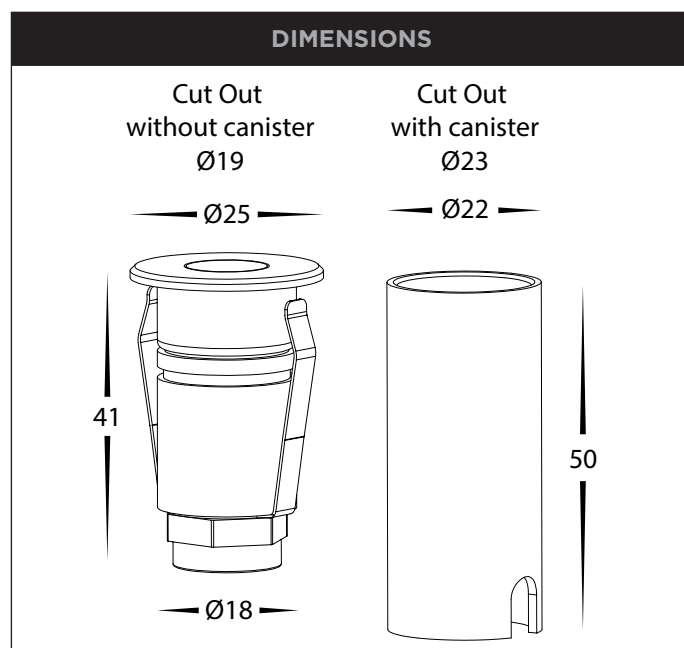

PRODUCT SPECIFICATIONS	
MATERIAL	316 STAINLESS STEEL OR SOLID BRASS
COLOUR / FINISH	STAINLESS STEEL, BLACK, BRASS & ANTIQUE BRASS
COLOUR TEMP	TRI COLOUR - 3000K | 4000K | 5500K
LUMEN OUTPUT	75LM | 85LM | 80LM
INPUT VOLTAGE	24V DC
BUILT IN LED	1W LED
DIMMING	NO
CRI	RA >90
BEAM ANGLE	36°
IP RATING	IP67
IK RATING	IK10
TRAFFICABLE	UP TO 500KGS
WARRANTY	5 YEARS REPLACEMENT

PRODUCT ORDERING	
HCP-271201	316 STAINLESS STEEL
HCP-272201	316 STAINLESS STEEL BLACK
HCP-275201	SOLID BRASS
HCP-276201	SOLID BRASS WITH ANTIQUE BRASS FINISH