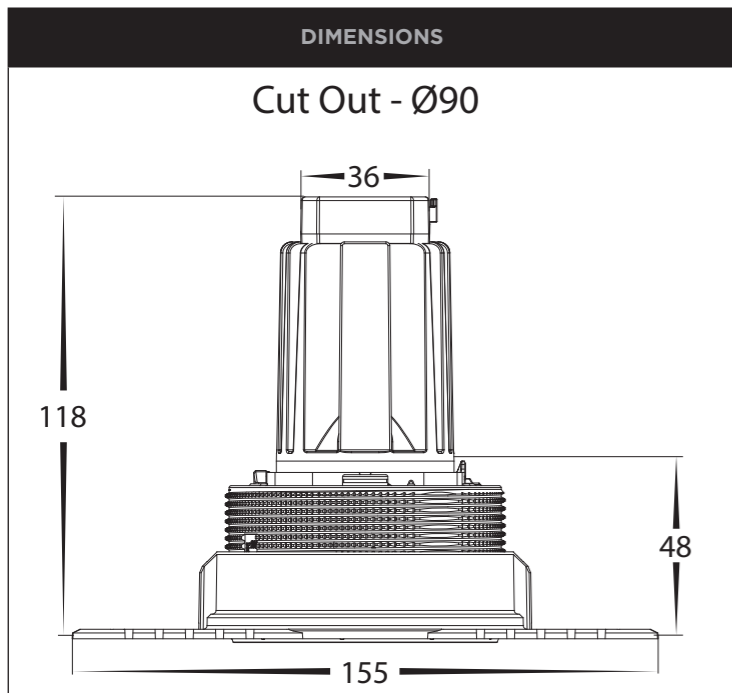

PRODUCT DETAILS	
MATERIAL	ALUMINIUM + PC
COLOUR / FINISH	TEXTURED WHITE
COLOUR TEMP.	2700K 3000K 4000K 5000K 5700K
INPUT VOLTAGE	240V AC (REMOTE DRIVER WITH FLEX AND PLUG)
LAMP BASE	13W BUILT IN LED
DIMMING	TRIAC OR DALI
CRI	90+
BEAM ANGLE	60° (OPTIONAL REFLECTORS AVAILABLE)
TILT	YES - 20°
CUT OUT	90MM
IC-4 RATING	YES
IP RATING	IP44
WARRANTY	5 YEARS REPLACEMENT

PRODUCT ORDERING				
HCP-81329013	TRIAC DIMMABLE	2700K	980LM	
		3000K	965LM	
		4000K	959LM	
HCP-81349013	DALI 2 DIMMABLE	5000K	1072LM	
		5700K	1089LM	

OPTIONAL REFLECTORS		
	HCP-80090-15	15°
	HCP-80090-28	28°
	HCP-80090-40	40°