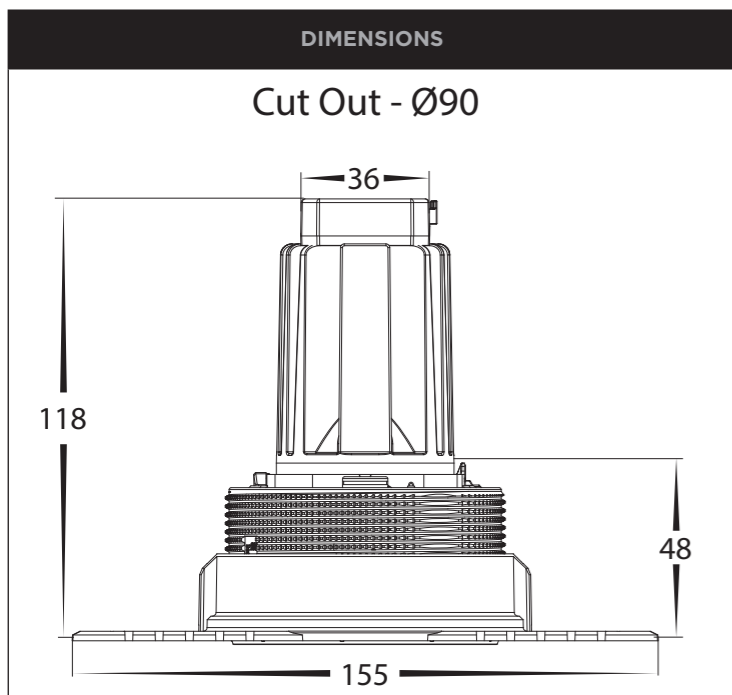

PRODUCT DETAILS	
MATERIAL	ALUMINIUM + PC
COLOUR / FINISH	TEXTURED WHITE
COLOUR TEMP.	2700K 3000K 4000K 5000K 5700K
INPUT VOLTAGE	240V AC (REMOTE DRIVER WITH FLEX AND PLUG)
LAMP BASE	13W BUILT IN LED
DIMMING	TRIAC OR DALI
CRI	90+
BEAM ANGLE	60° (OPTIONAL REFLECTORS AVAILABLE)
TILT	YES - 20°
CUT OUT	90MM
IC-4 RATING	YES
IP RATING	IP44
WARRANTY	5 YEARS REPLACEMENT

PRODUCT ORDERING				
HCP-81329013	TRIAC DIMMABLE	2700K	980LM	
		3000K	965LM	
		4000K	959LM	
HCP-81349013	DALI 2 DIMMABLE	5000K	1072LM	
		5700K	1089LM	

OPTIONAL REFLECTORS		
	HCP-80090-15	15°
	HCP-80090-28	28°
	HCP-80090-40	40°