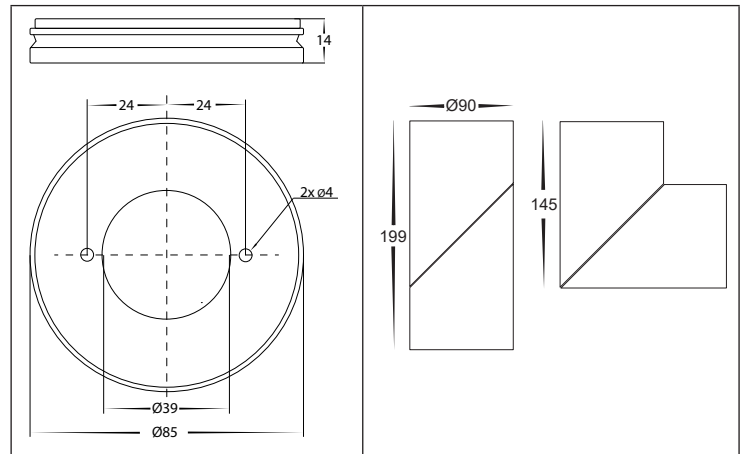

ALUMINIUM BLACK

	HCP-8821804	18W LED	3000K 4000K 5500K	1480LM 1600LM 1485LM
---	-------------	---------	-------------------------	----------------------------

ALUMINIUM WHITE

	HCP-8831804	18W LED	3000K 4000K 5500K	1480LM 1600LM 1485LM
--	-------------	---------	-------------------------	----------------------------

PHOTOMETRICS

Luminous Intensity Distribution Curve

Average Diffuse Angle(50%): 52.7°

— C0-C180 — C90-C270 — G1

Web: www.havitcommercial.com.au
 Email: sales@havitcommercial.com.au
 Phone: 02 9381 8383

ADDRESS: 8/133 Beauchamp Road, Matraville, N.S.W., 2036