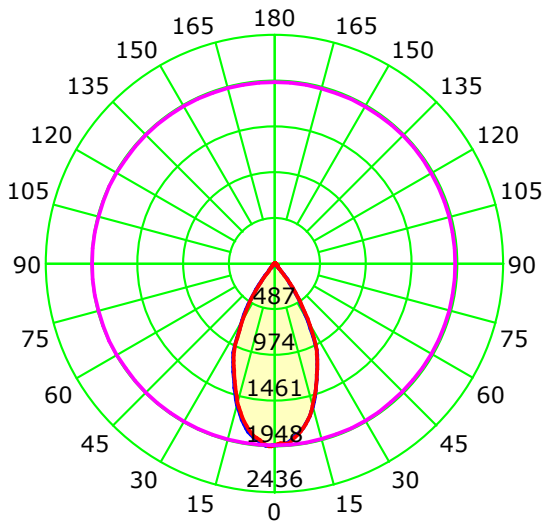

18W DALI SURFACE MOUNTED LED DOWNLIGHT

18W DALI DIMMABLE DOWNLIGHTS

MATERIAL	ALUMINIUM
COLOUR / FINISH	MATT BLACK OR MATT WHITE
COLOUR TEMP	3000K 4000K 5500K
LUMEN OUTPUT	1480LM 1600LM 1485LM
INSTALLATION TYPE	CEILING OR WALL - SURFACE MOUNTED
INPUT VOLTAGE	240V AC
PROTECTION CLASS	1 (EARTH REQUIRED)
BUILT IN LED	18W LED
DIMMING	DALI DIMMABLE
CRI	RA>90
BEAM ANGLE	60°
IP RATING	IP54
IK RATING	IK08
WARRANTY	5 YEARS REPLACEMENT

ALUMINIUM BLACK

	HCP-8821804	18W LED	3000K 4000K 5500K	1480LM 1600LM 1485LM
---	-------------	---------	-------------------------	----------------------------

ALUMINIUM WHITE

	HCP-8831804	18W LED	3000K 4000K 5500K	1480LM 1600LM 1485LM
--	-------------	---------	-------------------------	----------------------------

PHOTOMETRICS

Luminous Intensity Distribution Curve

Average Diffuse Angle(50%): 52.7°

— C0-C180 — C90-C270 — G1

Web: www.havitcommercial.com.au
 Email: sales@havitcommercial.com.au
 Phone: 02 9381 8383

ADDRESS: 8/133 Beauchamp Road, Matraville, N.S.W., 2036