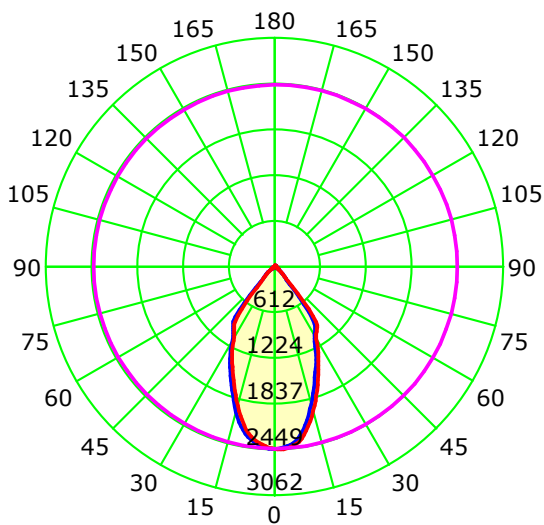

PHOTOMETRICS

Luminous Intensity Distribution Curve

Web: www.havitcommercial.com.au
Email: sales@havitcommercial.com.au
Phone: 02 9381 8383
ADDRESS: 8/133 Beauchamp Road, Matraville, N.S.W., 2036

WARRANTY TERMS & CONDITIONS

WEBSITE