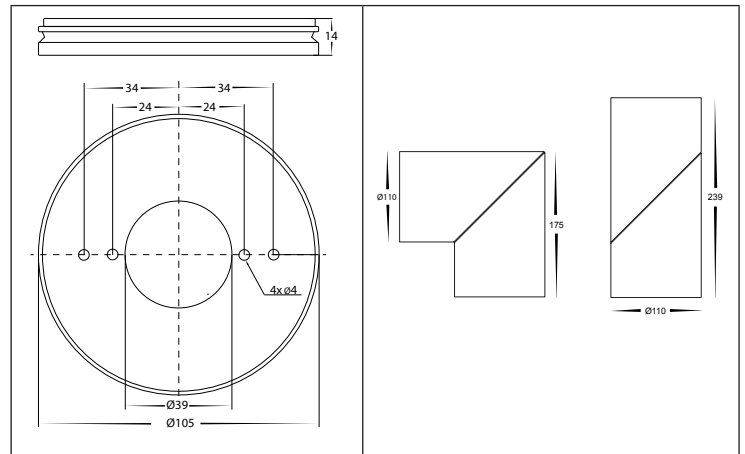

PHOTOMETRICS

Luminous Intensity Distribution Curve

Web: www.havitcommercial.com.au
Email: sales@havitcommercial.com.au
Phone: 02 9381 8383
ADDRESS: 8/133 Beauchamp Road, Matraville, N.S.W., 2036

WARRANTY TERMS & CONDITIONS

WEBSITE