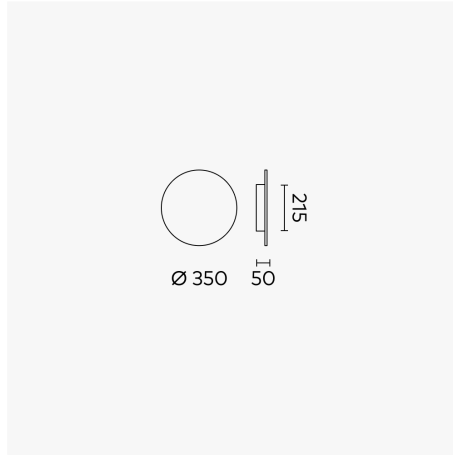

# Iris Large Wall Light, Textured Black, 3000K

IRIS0015.TB30.W

Availability: **Standard** (This item is generally stocked, please check with your Unios distributor)

## Key Product Info

- 15W (500mA)
- 3000K (824lm)
- Textured Black
- 100°

## Design Specifications

Material	Powder Coated Aluminium
Height	215mm
Width	50mm
Diameter	ø350mm
Weight	4200g
Family Name	Iris Wall Light