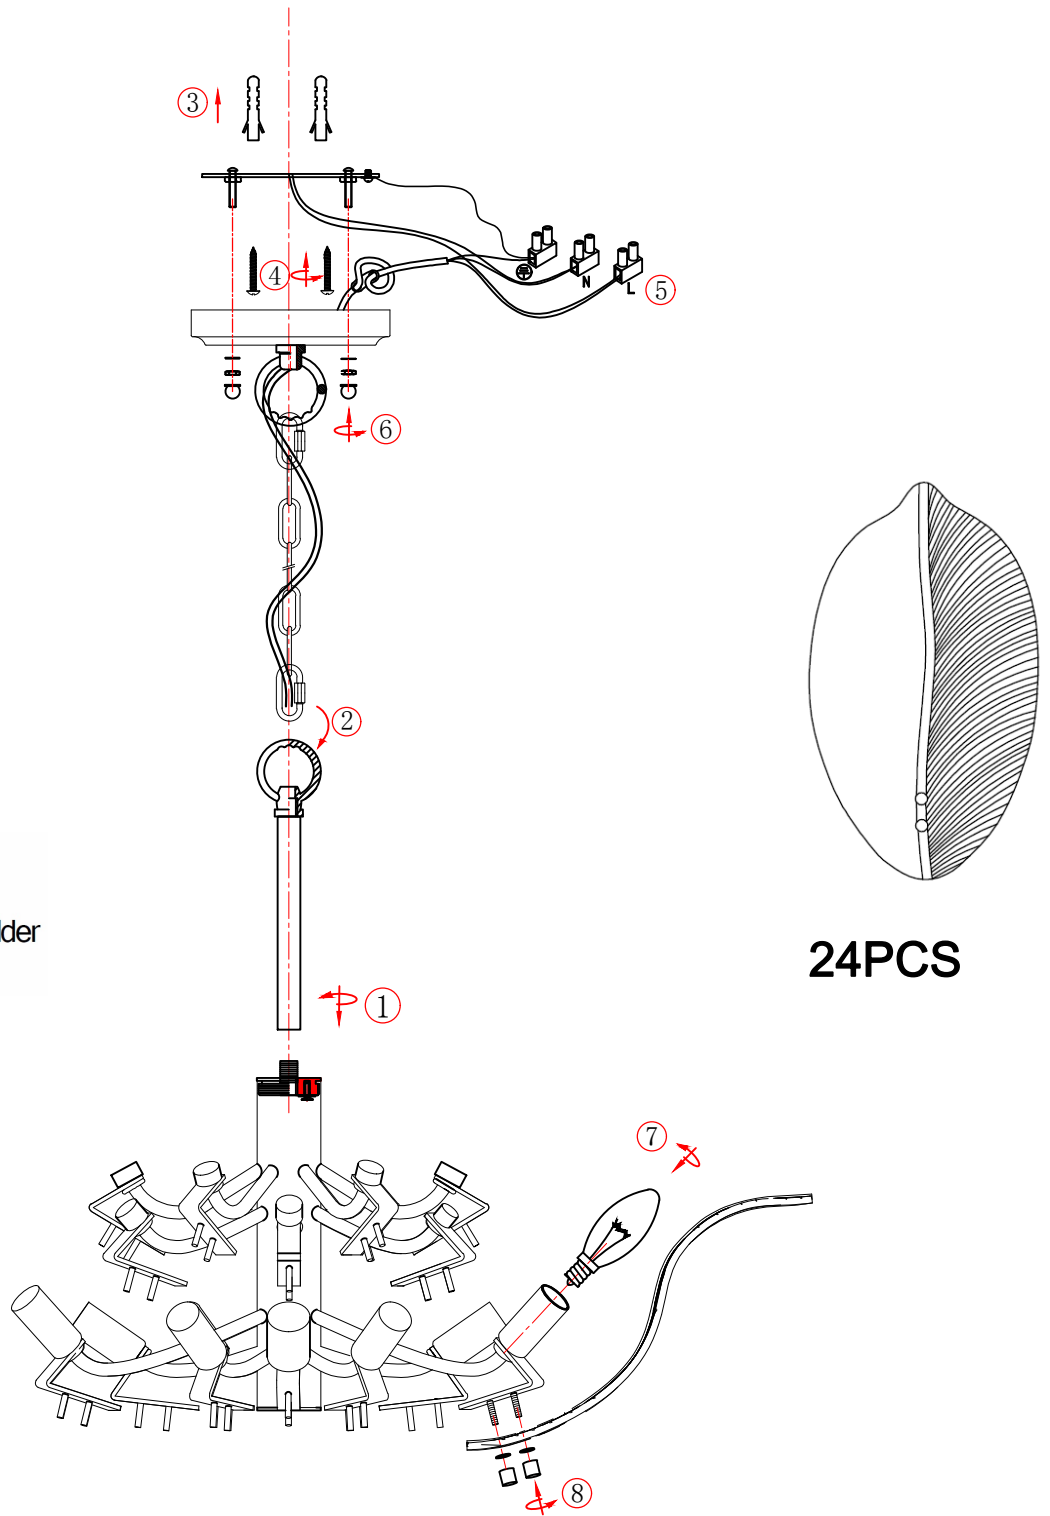

ITEM NO.:MONTE PE12

- Disclaimer:
-  Tools not included
 -  Shade ring attached on lamp holder
 -  Globe(s) not included