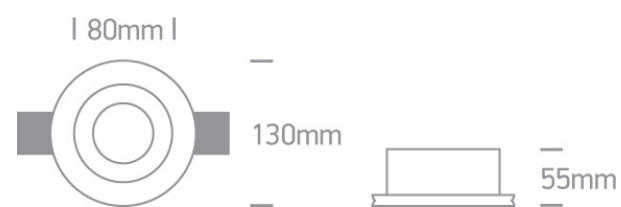

## 10105GT2

Trimless Gypsum Dark Light Recessed MR16 spot with GU10 lampholder.

Complies with standard EN60598-1 and any other specific standards.

### Dimensions

### Physical Specification

Item Group	01 Recessed Spots Fixed
Family	Trimless Gypsum
Order Code	10105GT2
Colour	White
Material	Gypsum
Shape	Circular
Height	55mm

Diameter	130mm
Cutout Hole Diameter	132mm
Recessed trimless ceiling	Yes
Depth Required	150mm
Indoor	Yes
Adjustable	No