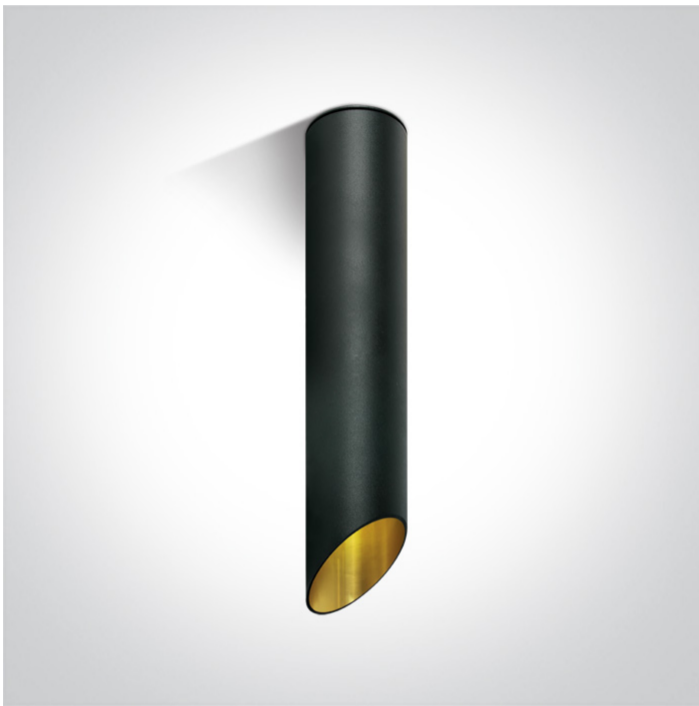

12 Wall & Ceiling>Decorative Cut Cylinders Aluminium

12105E2/B/GL

10W MR16 GU10 Black with Gold reflector cylinder downlight.

Complies with standard EN60598-1 and any other specific standards.

Downloads

Dimensions

Physical Specification

Item Group	12 Wall & Ceiling
Family	Decorative Cut Cylinders Aluminium
Order Code	12105E2/B/GL
Colour	Black-Gold
Material	Aluminium
Shape	Circular
Height	300mm
Diameter	60mm
Surface Ceiling	Yes
Indoor	Yes
Adjustable	No