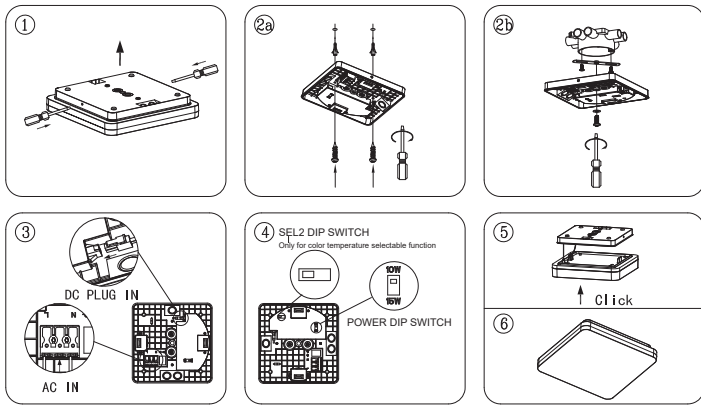

## Light source disassembly instruction

- Always follow this instruction to ensure correct and safe installation and functioning of the luminaire and keep it for future reference.
- Always isolate the power before commencing installation.
- If in doubt, consult a qualified electrician. Ensure that you always install the luminaire to the relevant regulations.
- NOTE: The illuminators of luminaires are non-identical between different models or between same model with different function. Mixed use will lead malfunction of the luminaries or working improperly. Please follow the color label to install if has **(e.g red label matches red label)**.