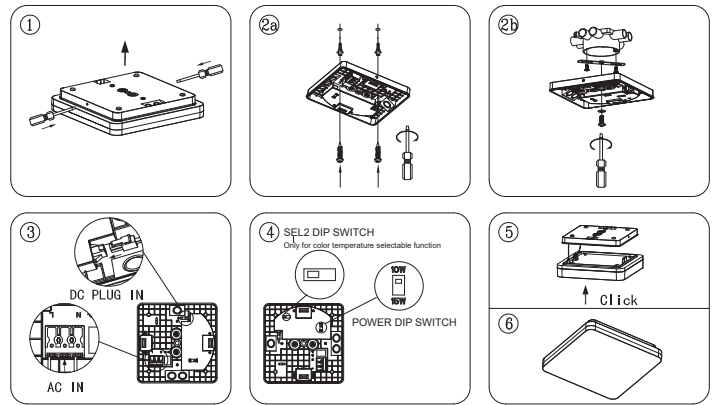

Installation instruction