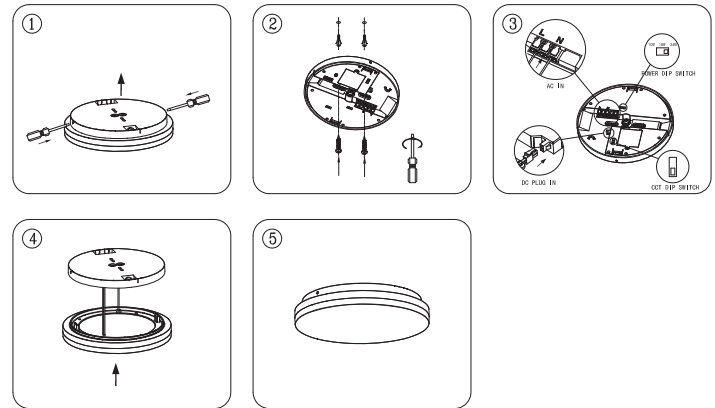

Installation instruction