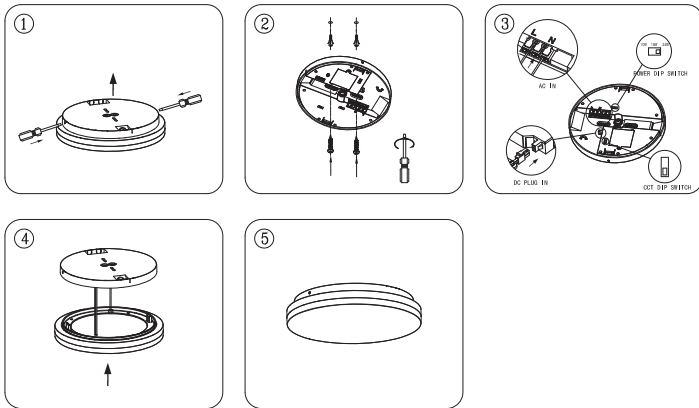

PURATI

Model	Voltage	Current	PF	Wattage	Luminous Flux	W/Φ (mm)	H (mm)	ta(°C)
Slice Circle 270	220-240V~	0.11A/0.085A/0.05A	0.95	24W/18W/10W	2400/1800/1000LM(Warm White) 2400/1800/1000LM(Neutral White) 2400/1800/1000LM(Cool White)	270	49	40

Suitable Version: With Or Without Color Temperature Selectable Function.
Color Temperature: Warm White:2700k-3200k Neutral White:3800k-4200k Cool White:6000k-6600k;

Installation instruction