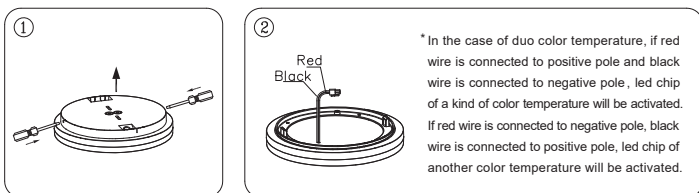

Light source disassembly instruction

- Always follow this instruction to ensure correct and safe installation and functioning of the luminaire and keep it for future reference.
- Always isolate the power before commencing installation.
- If in doubt, consult a qualified electrician. Ensure that you always install the luminaire to the relevant regulations.
- NOTE: The illuminators of luminaires are non-identical between different models or between same model with different function. Mixed use will lead malfunction of the luminaries or working improperly. Please follow the color label to install if has **(e.g red label matches red label)**.

MANUFACTURER DOES NOT TAKE ANY RISKS AND RESPONSIBILITIES ARISING FROM NON-STANDARD OPERATION.

Correct Disposal of this product

This marking indicates that this product should not be disposed with other household wastes throughout the EU. To prevent possible harm to the environment or human health from uncontrolled waste disposal, recycle it responsibly to promote the sustainable reuse of material resources. To return your used device, please use the return and collection systems or contact the retailer where the product was purchased. They can take this product for environmental safe recycling.

PURATI

Model	Voltage	Current	PF	Wattage	Luminous Flux	W/Φ (mm)	H (mm)	ta(°C)
Slice Circle 270	220-240V~	0.11A/0.085A/0.05A	0.95	24W/18W/10W	2400/1800/1000LM(Warm White) 2400/1800/1000LM(Neutral White) 2400/1800/1000LM(Cool White)	270	49	40

Suitable Version: With Or Without Color Temperature Selectable Function.
Color Temperature: Warm White:2700k-3200k Neutral White:3800k-4200k Cool White:6000k-6600k;