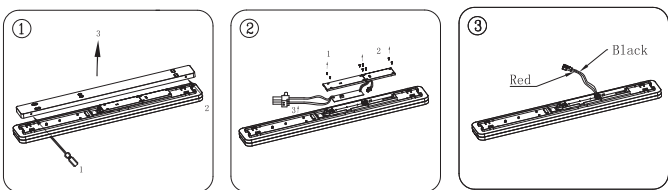

Light source disassembly instruction

1. Always follow this instruction to ensure correct and safe installation and functioning of the luminaire and keep it for future reference.
   - Always isolate the power before commencing installation.
   - If in doubt, consult a qualified electrician. Ensure that you always install the luminaire to the relevant regulations.
   - NOTE: The illuminators of luminaires are non-identical between different models or between same model with different function. Mixed use will lead malfunction of the luminaries or working improperly. Please follow the color label to install if has (**e.g red label matches red label**).
2. MANUFACTURER DOES NOT TAKE ANY RISKS AND RESPONSIBILITIES ARISING FROM NON-STANDARD OPERATION.

Correct Disposal of this product

This marking indicates that this product should not be disposed with other household wastes throughout the EU. To prevent possible harm to the environment or human health from uncontrolled waste disposal, recycle it responsibly to promote the sustainable reuse of material resources. To return your used device, please use the return and collection systems or contact the retailer where the product was purchased. They can take this product for environmental safe recycling.