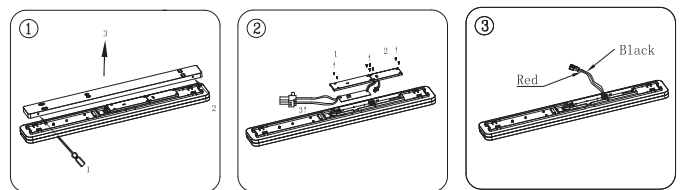

Light source disassembly instruction

1. Always follow this instruction to ensure correct and safe installation and functioning of the luminaire and keep it for future reference.
   - Always isolate the power before commencing installation.
   - If in doubt, consult a qualified electrician. Ensure that you always install the luminaire to the relevant regulations.
   - NOTE: The illuminators of luminaires are non-identical between different models or between same model with different function. Mixed use will lead malfunction of the luminaries or working improperly. Please follow the color label to install if has (**e.g red label matches red label**).
2. MANUFACTURER DOES NOT TAKE ANY RISKS AND RESPONSIBILITIES ARISING FROM NON-STANDARD OPERATION.

Correct Disposal of this product

This marking indicates that this product should not be disposed with other household wastes throughout the EU. To prevent possible harm to the environment or human health from uncontrolled waste disposal, recycle it responsibly to promote the sustainable reuse of material resources. To return your used device, please use the return and collection systems or contact the retailer where the product was purchased. They can take this product for environmental safe recycling.