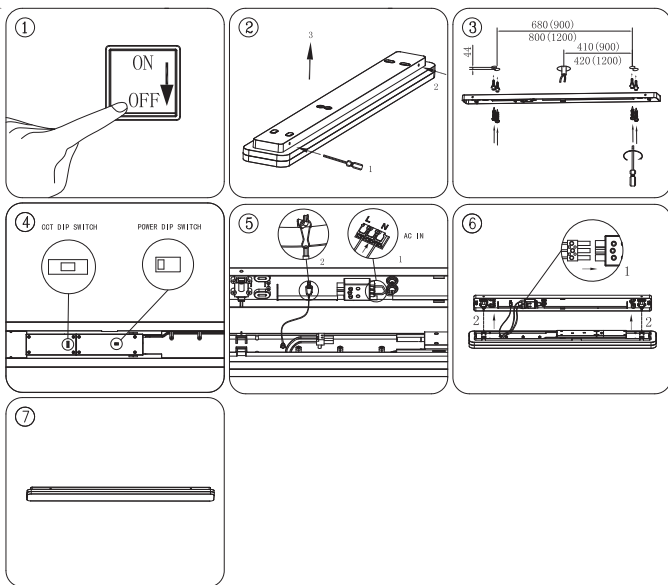

Installation instruction

Light source disassembly instruction

- Always follow this instruction to ensure correct and safe installation and functioning of the luminaire and keep it for future reference.
 - Always isolate the power before commencing installation.
 - If in doubt, consult a qualified electrician. Ensure that you always install the luminaire to the relevant regulations.
 - NOTE: The illuminators of luminaires are non-identical between different models or between same model with different function. Mixed use will lead malfunction of the luminaries or working improperly. Please follow the color label to install if has (**e.g red label matches red label**).
- MANUFACTURER DOES NOT TAKE ANY RISKS AND RESPONSIBILITIES ARISING FROM NON-STANDARD OPERATION.