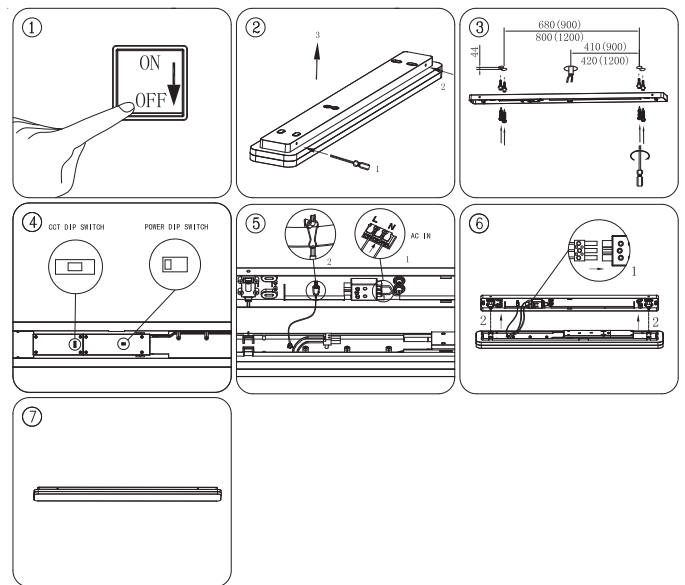

Installation instruction