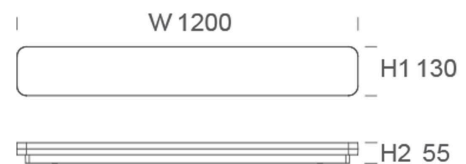

Slice Long 1200, White, Phase cut

<https://purati.com/product/slicelong1200/>

DESCRIPTION

The Slice series features high quality design, functionality, and ease of installation.

This year we've updated colour performance, improved IP rating, and equipped with a push lock system for quick installation in the Slice series. Because of the new values, they can be perfectly used in both consumer and professional applications.

npk design, the Netherlands

QUICKINFO

GENERAL

Finish	White
Material	Polycarbonate
IP	IP54 Ceiling/ IP50 Wall mounted
IK	10
Lifespan	L80/50,000h
Warranty	5 years

LED

Lumen	3800lm/2900lm
Efficacy	Up to 100lm/W
CCT	3000K/4000K Switch
CRI	>90
SDCM	<3
UGR	<23

ELECTRICAL

Voltage	220-240V
Power	38W/29W Switch
Driver (Built-in)	Phase cut

Power Switch	Colour Switch	CRI >90	SDCM <3	IK10	IP54	5 years

PURATI PTY LTD

Unit 10, 80 O'Riordan St, Alexandria NSW 2015

Tel: +61 2 8065 8181 sales@purati.com