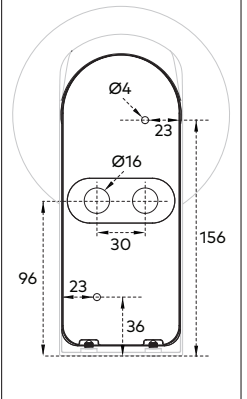

### Sizing Variations

Product Code	A	B	C	D
PLUTR100	Ø 100	Ø 76	-	22
PLUTR135	Ø 135	Ø 92	-	22
PLUTW100	Ø 100	178	72	17
PLUTW135	Ø 135	217	77	19

All measurements are in millimetres.

### Mounting Plate

Pluto Round  
PLUTR100  
PLUTR135

Product Code	A	B	C
PLUTR100	Ø70	Ø58	50
PLUTR135	Ø86	Ø74	64

All measurements are in millimetres.

Pluto Frame  
PLUTW100

Pluto Frame  
PLUTW135

All measurements are in millimetres.