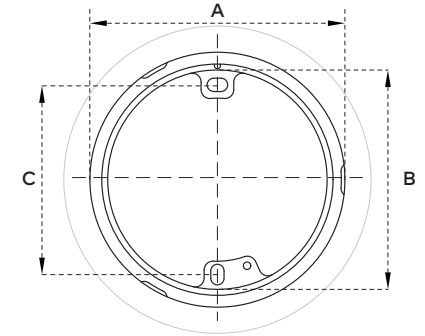

### Sizing Variations

Product Code	A	B	C	D
PLUTR100	Ø 100	Ø 76	-	22
PLUTR135	Ø 135	Ø 92	-	22
PLUTW100	Ø 100	178	72	17
PLUTW135	Ø 135	217	77	19

All measurements are in millimetres.

### Mounting Plate

Pluto Round  
PLUTR100  
PLUTR135

Product Code	A	B	C
PLUTR100	Ø70	Ø58	50
PLUTR135	Ø86	Ø74	64

All measurements are in millimetres.

Pluto Frame  
PLUTW100

Pluto Frame  
PLUTW135

All measurements are in millimetres.