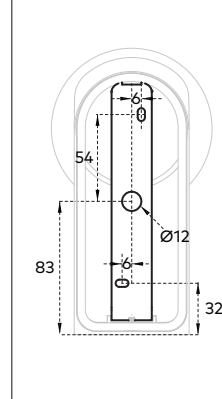

### Sizing Variations

Product Code	A	B	C	D
PLUTR100	Ø 100	Ø 76	-	22
PLUTR135	Ø 135	Ø 92	-	22
PLUTW100	Ø 100	178	72	17
PLUTW135	Ø 135	217	77	19

All measurements are in millimetres.

### Mounting Plate

Pluto Round  
PLUTR100  
PLUTR135

Product Code	A	B	C
PLUTR100	Ø70	Ø58	50
PLUTR135	Ø86	Ø74	64

All measurements are in millimetres.

Pluto Frame  
PLUTW100

Pluto Frame  
PLUTW135

All measurements are in millimetres.