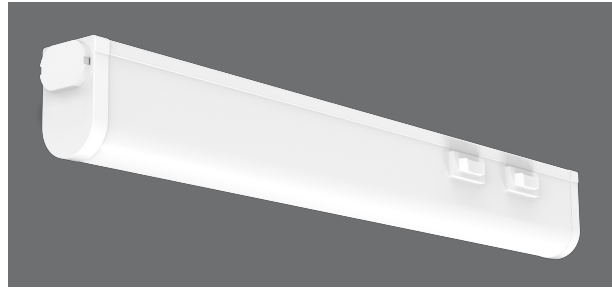

SLIMLINE SEAMLESS TC LINKABLE SL9706 - 4/22W

TC SEAMLESS SLIMLINE

Application

Great for commercial shop spaces, home pantries, walk-in wardrobes

Design Specifications

- Selectable CCT 3000K, 4000K, 5500K, beam distribution 105 degree, CRI > 80
- Polycarbonate body profile and opal diffuser
- Integral constant current non-dimmable driver
- Individual switch control, plug and play flex and plug included
- Maximum connections: 280TC x 55, 540TC x 25, 840TC x 17, 1140TC x 12, 1440TC x 10 UNITS, Maximum mixed connections 240W
- Accessories: SL9706/32CM LINK (L 320mm)
SL9706/76CM LINK (L 760 mm)

Technical Specification

Product	Model No.	Input Voltage (V/AC)	Power (W)	Lumens (lm)	CCT (K)	CRI
	SL9706/280TC	240	4	350/400/350	3000/4000/5500	80
	SL9706/540TC	240	9	850/1050/900	3000/4000/5500	80
	SL9706/840TC	240	13	1300/1500/1400	3000/4000/5500	80
	SL9706/1140TC	240	18	1800/2100/1850	3000/4000/5500	80
	SL9706/1440TC	240	22	2150/2450/2200	3000/4000/5500	80
	SL9706/32CM	240				
	SL9706/76CM	240				

Beam Angle (°)	Dim (mm)	Body Colour	VEET
105	280(L) x 23(W) x 36(H)	WHITE	
105	540(L) x 23(W) x 36(H)	WHITE	
105	840(L) x 23(W) x 36(H)	WHITE	YES
105	1140(L) x 23(W) x 36(H)	WHITE	YES
105	1440(L) x 23(W) x 36(H)	WHITE	YES
	320(L)	WHITE	
	760(L)	WHITE	