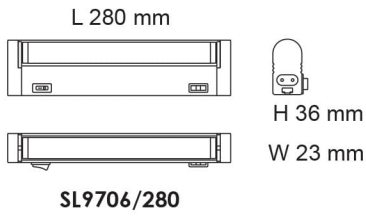

Dimensions

SL9706/280C	1 2 3 4...	55pcs
SL9706/540C	1 2 3 4...	25pcs
SL9706/840C	1 2 3 4...	17pcs
SL9706/1140C	1 2 3 4...	12pcs
SL9706/1440C	1 2 3 4...	10pcs