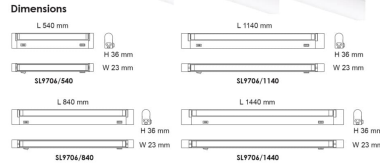

Dimensions

SL9706/280C	1 2 3 4...	55pcs
SL9706/540C	1 2 3 4...	25pcs
SL9706/840C	1 2 3 4...	17pcs
SL9706/1140C	1 2 3 4...	12pcs
SL9706/1440C	1 2 3 4...	10pcs